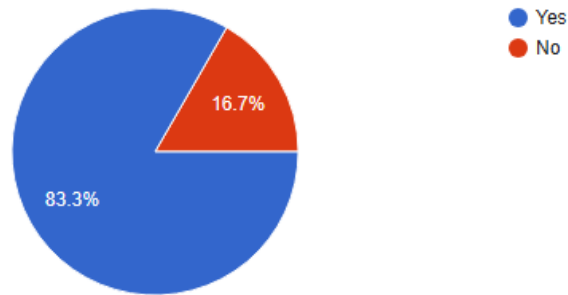

## Appendices // Animated Approach to Websites

How old are you?

 Copy

11 responses

Survey response that shows when asked their age 100% responded with 18-34

Which of the following do you think you would be more likely to click on if browsing a portfolio website?

 Copy

12 responses

Survey response that shows when given an option between an animated card link, 92% of respondents were more inclined to click on the animated option.

Do you think websites with animations impact your attention span while browsing?

 Copy

12 responses

Survey response shows 83% of respondents believe animations impact their attention span when browsing websites

How do you feel animations impact your browsing experience?

 Copy

12 responses